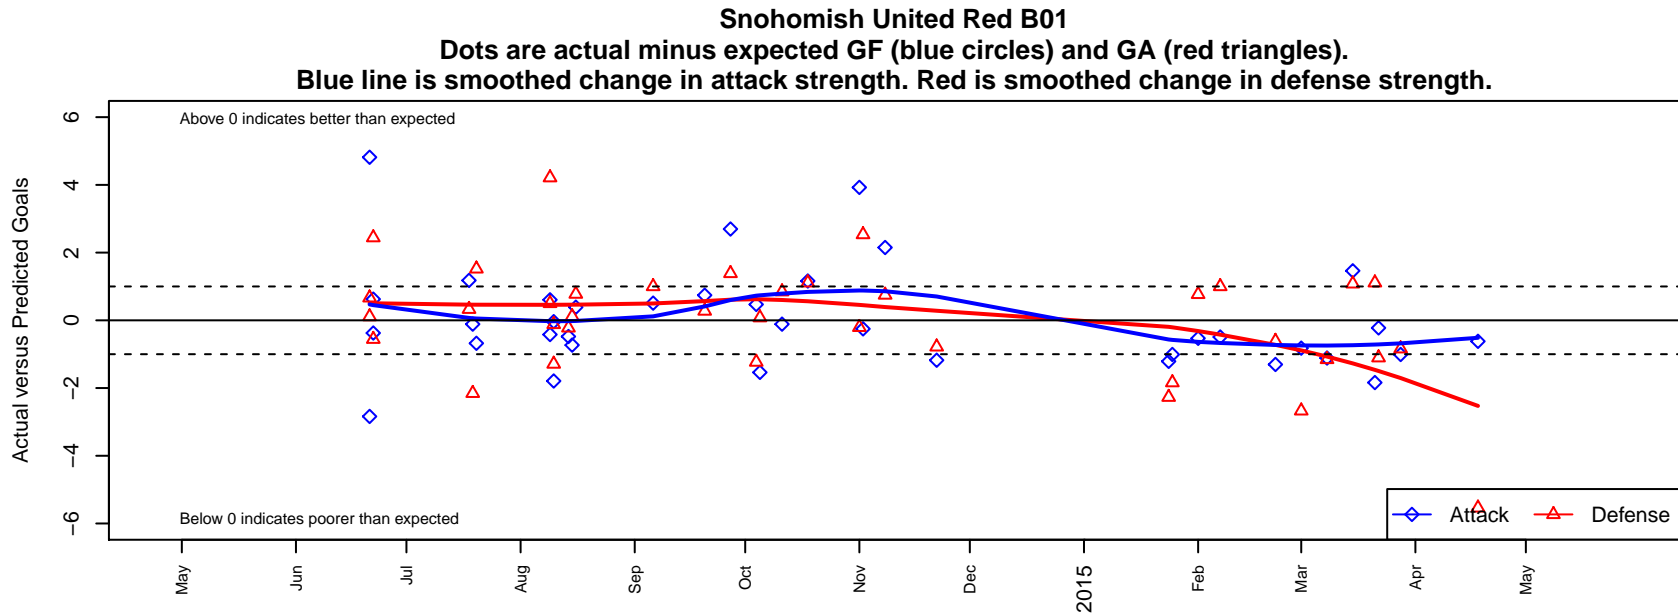

Snohomish United Red B01

Snohomish Youth SC
 Snohomish, WA
 B01 total strength=713
 attack=1.26 defense=0.44
 fall league = RCL B01 Div 4
 spr league = Win RCL B01 Div 4
 notes= Antoniuk 2014

alt names used:
 SNOHOMISH UNITED BU01 – RED – B – AN1
 SNOHOMISH UNITED BU01 – RED – B – AN1
 SNOHOMISH UNITED RED B
 Snohomish United Red – Antoniuk
 SNOHOMISH UNITEDBU01 – RED – B – ANT
 SNOHOMISH UNITED RED B
 SNOHOMISH UNITED RED B

**attack and defense variance (black dot)
relative to other teams
and top 10 in region**

**attack and defense rating
relative to others at age
and all opponents in last 13 months**

Performance relative to 13 month average