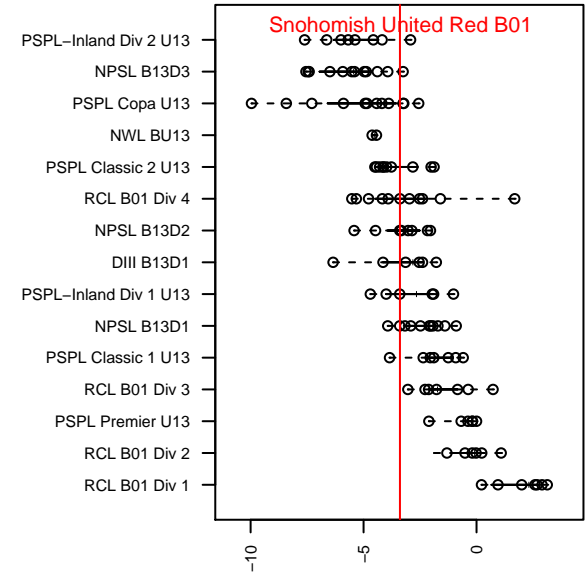

Snohomish United Red B01

Snohomish Youth SC
 Snohomish, WA
 B01 total strength=713
 attack=1.26 defense=0.44
 fall league = RCL B01 Div 4
 spr league = Win RCL B01 Div 4
 notes= Antoniuk 2014

alt names used:
 SNOHOMISH UNITED BU01 – RED – B – AN1
 SNOHOMISH UNITED BU01 – RED – B – AN1
 SNOHOMISH UNITED RED B
 Snohomish United Red – Antoniuk
 SNOHOMISH UNITEDBU01 – RED – B – ANT
 SNOHOMISH UNITED RED B
 SNOHOMISH UNITED RED B

**attack and defense variance (black dot)
relative to other teams
and top 10 in region**

**attack and defense rating
relative to others at age
and all opponents in last 13 months**

Performance relative to 13 month average